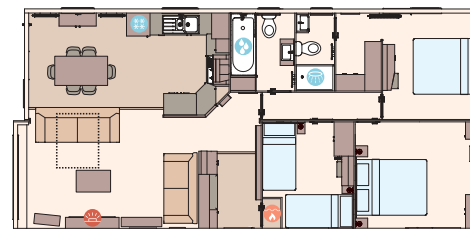

OPTIONAL EXTRAS

- ✓ Pull-out bed in lounge
- ✓ Alternative bedroom configurations (see layouts)

STANDARD

THE KIELDER EXCLUSIVE - 41FT X 20FT X 2 BEDROOM

THE KIELDER EXCLUSIVE - 42FT X 20FT X 3 BEDROOM

THE KIELDER EXCLUSIVE - 45FT X 20FT X 4 BEDROOM

KEY:

OPTIONAL

THE KIELDER EXCLUSIVE - 41FT X 20FT X 2 BEDROOM
DOUBLE BED OPTION

THE KIELDER EXCLUSIVE - 42FT X 20FT X 3 BEDROOM
DOUBLE BED OPTION

THE KIELDER EXCLUSIVE - 42FT X 20FT X 3 BEDROOM
DOUBLE EN SUITE OPTION

THE KIELDER EXCLUSIVE - 45FT X 20FT X 4 BEDROOM
DOUBLE BED OPTION

THE KIELDER EXCLUSIVE - 45FT X 20FT X 4 BEDROOM
DOUBLE EN SUITE OPTION

For further information and to take an interactive virtual tour of The Kielder Exclusive, visit www.abiuk.co.uk