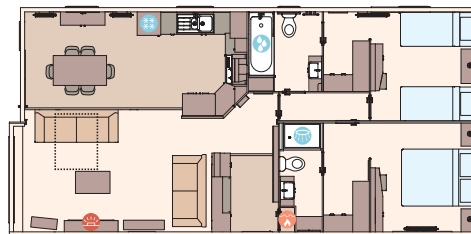

OPTIONAL EXTRAS

- ✓ Pull-out bed in lounge
- ✓ Alternative bedroom configurations (see layouts)

STANDARD

THE KIELDER EXCLUSIVE - 41FT X 20FT X 2 BEDROOM

THE KIELDER EXCLUSIVE - 42FT X 20FT X 3 BEDROOM

THE KIELDER EXCLUSIVE - 45FT X 20FT X 4 BEDROOM