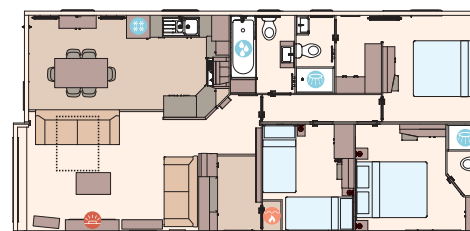

OPTIONAL EXTRAS

- ✓ Pull-out bed in lounge
- ✓ Alternative bedroom configurations (see layouts)

STANDARD

THE KIELDER EXCLUSIVE - 41FT X 20FT X 2 BEDROOM

THE KIELDER EXCLUSIVE - 42FT X 20FT X 3 BEDROOM

THE KIELDER EXCLUSIVE - 45FT X 20FT X 4 BEDROOM

KEY:

OPTIONAL

THE KIELDER EXCLUSIVE - 41FT X 20FT X 2 BEDROOM
DOUBLE BED OPTION

THE KIELDER EXCLUSIVE - 42FT X 20FT X 3 BEDROOM
DOUBLE BED OPTION

THE KIELDER EXCLUSIVE - 42FT X 20FT X 3 BEDROOM
DOUBLE EN SUITE OPTION

THE KIELDER EXCLUSIVE - 45FT X 20FT X 4 BEDROOM
DOUBLE BED OPTION

THE KIELDER EXCLUSIVE - 45FT X 20FT X 4 BEDROOM
DOUBLE EN SUITE OPTION

For further information and to take an interactive virtual tour of The Kielder Exclusive, visit www.abiuk.co.uk