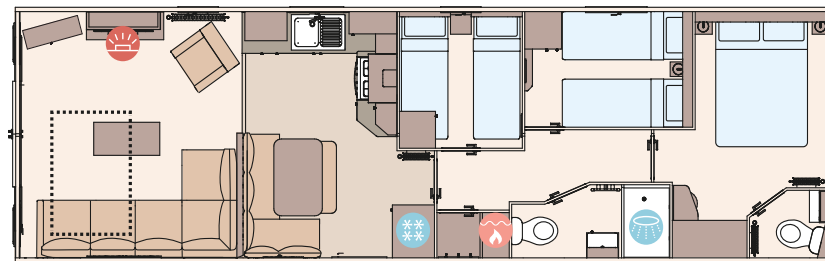

- ✓ Matt finish Champagne aluminium cladding
- ✓ Feature electric fire
- ✓ Carpet underlay throughout
- ✓ Fixed dinette seating
- ✓ Externally vented powered cooker hood
- ✓ 40mm worktops
- ✓ Soft-close hinges on doors and drawers in kitchen
- ✓ Lift-up bed in master bedroom
- ✓ King size bed in master bedroom (2 bedroom models only)
- ✓ TV point in master bedroom and one twin room
- ✓ USB sockets in all bedrooms
- ✓ USB socket in lounge
- ✓ Separate en suite toilet
- ✓ Shaver socket
- ✓ Bathroom extractor fans
- ✓ Hooks in all bathrooms
- ✓ Shaker style kitchen doors
- ✓ Crib 5 mattresses to all bedrooms
- ✓ L-Shaped dinette seating

Add any of these

- Fully galvanised chassis
- 'Low E' PVCu Thermaglass double glazing
- Winter premium pack
- Winter electric pack
- Space saver bed for twin room
- Free-standing fridge
- Free-standing or integrated fridge freezer
- Integrated microwave oven
- 'Exclusive' pocket sprung mattresses
- Bluetooth sound system in lounge
- Scatter cushions in lounge
- Armchair (in matching dinette seating fabric)
- Voiles throughout
- Plain duvet covers and pillowcases
- Exterior door options available
- Free-standing dining table and chairs in lieu of fixed L shaped dinette
- Full front sliding door

The Wimbledon 37ft x 12ft x 2 bedroom

The Wimbledon 39ft x 12ft x 2 bedroom

The Wimbledon 40ft x 12ft x 3 bedroom

KEY:

-  Fire
-  Water heater
-  Shower
-  Fridge/Freezer
-  Front pull out bed

OPTIONAL
WINTER
PACKS
See Page 86