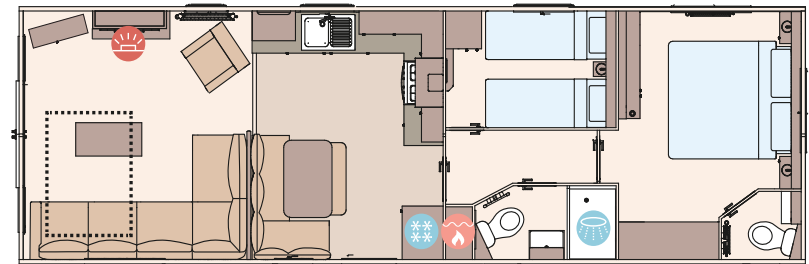

- ✓ Matt finish Champagne aluminium cladding
- ✓ Feature electric fire
- ✓ Carpet underlay throughout
- ✓ Fixed dinette seating
- ✓ Externally vented powered cooker hood
- ✓ 40mm worktops
- ✓ Soft-close hinges on doors and drawers in kitchen
- ✓ Lift-up bed in master bedroom
- ✓ King size bed in master bedroom (2 bedroom models only)
- ✓ TV point in master bedroom and one twin room
- ✓ USB sockets in all bedrooms
- ✓ USB socket in lounge
- ✓ Separate en suite toilet
- ✓ Shaver socket
- ✓ Bathroom extractor fans
- ✓ Hooks in all bathrooms
- ✓ Shaker style kitchen doors
- ✓ Crib 5 mattresses to all bedrooms
- ✓ L-Shaped dinette seating

Add any of these

- Fully galvanised chassis
- 'Low E' PVCu Thermaglass double glazing
- Winter premium pack
- Winter electric pack
- Space saver bed for twin room
- Free-standing fridge
- Free-standing or integrated fridge freezer
- Integrated microwave oven
- 'Exclusive' pocket sprung mattresses
- Bluetooth sound system in lounge
- Scatter cushions in lounge
- Armchair (in matching dinette seating fabric)
- Voiles throughout
- Plain duvet covers and pillowcases
- Exterior door options available
- Free-standing dining table and chairs in lieu of fixed L shaped dinette
- Full front sliding door

The Wimbledon 37ft x 12ft x 2 bedroom

The Wimbledon 39ft x 12ft x 2 bedroom

The Wimbledon 40ft x 12ft x 3 bedroom

KEY:

-  Fire
-  Water heater
-  Shower
-  Fridge/Freezer
-  Front pull out bed

OPTIONAL
WINTER
PACKS
See Page 86