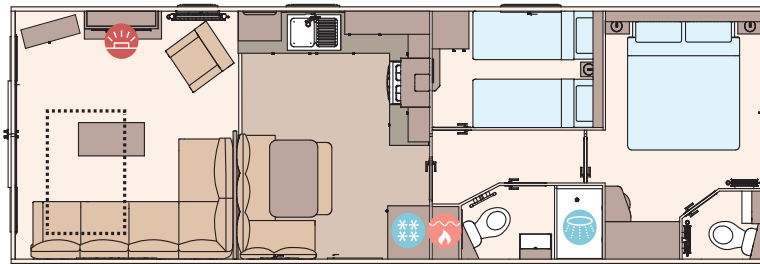

- ✓ Matt finish Champagne aluminium cladding
- ✓ Feature electric fire
- ✓ Carpet underlay throughout
- ✓ Fixed dinette seating
- ✓ Externally vented powered cooker hood
- ✓ 40mm worktops
- ✓ Soft-close hinges on doors and drawers in kitchen
- ✓ Lift-up bed in master bedroom
- ✓ King size bed in master bedroom (2 bedroom models only)
- ✓ TV point in master bedroom and one twin room
- ✓ USB sockets in all bedrooms
- ✓ USB socket in lounge
- ✓ Separate en suite toilet
- ✓ Shaver socket
- ✓ Bathroom extractor fans
- ✓ Hooks in all bathrooms
- ✓ Shaker style kitchen doors
- ✓ Crib 5 mattresses to all bedrooms
- ✓ L-Shaped dinette seating

Add any of these

- Fully galvanised chassis
- 'Low E' PVCu Thermaglass double glazing
- Winter premium pack
- Winter electric pack
- Space saver bed for twin room
- Free-standing fridge
- Free-standing or integrated fridge freezer
- Integrated microwave oven
- 'Exclusive' pocket sprung mattresses
- Bluetooth sound system in lounge
- Scatter cushions in lounge
- Armchair (in matching dinette seating fabric)
- Voiles throughout
- Plain duvet covers and pillowcases
- Exterior door options available
- Free-standing dining table and chairs in lieu of fixed L shaped dinette
- Full front sliding door

The Wimbledon 37ft x 12ft x 2 bedroom

The Wimbledon 39ft x 12ft x 2 bedroom

The Wimbledon 40ft x 12ft x 3 bedroom

KEY:

-  Fire
-  Water heater
-  Shower
-  Fridge/Freezer
-  Front pull out bed

OPTIONAL
WINTER
PACKS
See Page 86