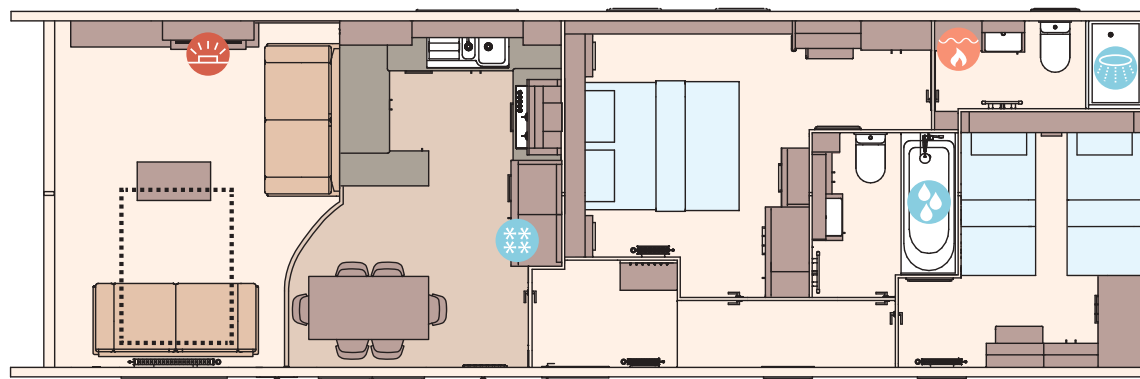

The Westwood Lodge 44ft x 14ft x 2 bedroom

KEY: Fire Water heater Shower Bath Fridge/Freezer Front pull out bed