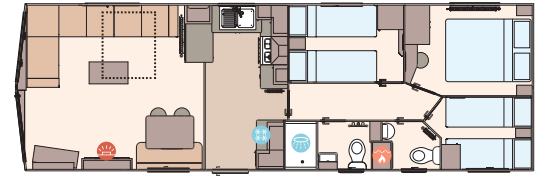

## All this included

- ✓ Matt finish Champagne aluminium cladding
- ✓ Carpet underlay throughout
- ✓ Electric fire
- ✓ Scatter cushions in lounge
- ✓ Fixed dinette seating
- ✓ Externally vented powered cooker hood
- ✓ Soft-close hinges on doors and drawers in kitchen
- ✓ King size bed in master bedroom (except 28ft models and 36ft/39ft x 12ft 3 bedroom models)
- ✓ Bathroom extractor fans
- ✓ Separate second toilet (32ft x 12ft models and up)
- ✓ Shaped front bay
- ✓ USB socket in kitchen
- ✓ Coffee table (on specific models)
- ✓ Fabric headboards to all bedrooms
- ✓ Lift-up bed in master bedroom
- ✓ Crib 5 mattresses to all bedrooms
- ✓ TV point in master bedroom and 1 twin room

## Add any of these

- Fully galvanised chassis
- 'Low E' PVCu Thermaglass double glazing
- Winter premium pack
- Winter electric pack
- Front French door or front sliding door (available on 32ft x 12ft model, both 36ft x 12ft models and 39ft x 12ft model)
- Free-standing dining table and chairs
- Free-standing fridge
- Free-standing or integrated fridge freezer
- Integrated microwave oven
- L-shaped dinette (specific models)
- Space saver bed for twin room
- Plain duvet covers and pillowcases
- Voiles throughout

The Keswick 28ft x 10ft x 2 bedroom

The Keswick 28ft x 12ft x 2 bedroom

The Keswick 36ft x 12ft x 3 bedroom

The Keswick 32ft x 10ft x 2 bedroom

The Keswick 32ft x 12ft x 2 bedroom

The Keswick 39ft x 12ft x 3 bedroom