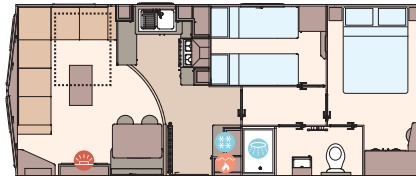

The Keswick 28ft x 12ft x 2 bedroom