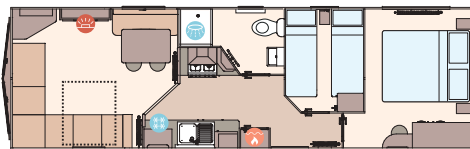

## All this included

- ✓ Matt finish Champagne aluminium cladding
- ✓ Carpet underlay throughout
- ✓ Electric fire
- ✓ Scatter cushions in lounge
- ✓ Fixed dinette seating
- ✓ Externally vented powered cooker hood
- ✓ Soft-close hinges on doors and drawers in kitchen
- ✓ King size bed in master bedroom (except 28ft models and 36ft/39ft x 12ft 3 bedroom models)
- ✓ Bathroom extractor fans
- ✓ Separate second toilet (32ft x 12ft models and up)
- ✓ Shaped front bay
- ✓ USB socket in kitchen
- ✓ Coffee table (on specific models)
- ✓ Fabric headboards to all bedrooms
- ✓ Lift-up bed in master bedroom
- ✓ Crib 5 mattresses to all bedrooms
- ✓ TV point in master bedroom and 1 twin room

## Add any of these

- Fully galvanised chassis
- 'Low E' PVCu Thermaglass double glazing
- Winter premium pack
- Winter electric pack
- Front French door or front sliding door (available on 32ft x 12ft model, both 36ft x 12ft models and 39ft x 12ft model)
- Free-standing dining table and chairs
- Free-standing fridge
- Free-standing or integrated fridge freezer
- Integrated microwave oven
- L-shaped dinette (specific models)
- Space saver bed for twin room
- Plain duvet covers and pillowcases
- Voiles throughout

The Keswick 28ft x 10ft x 2 bedroom

The Keswick 28ft x 12ft x 2 bedroom

The Keswick 36ft x 12ft x 3 bedroom

The Keswick 32ft x 10ft x 2 bedroom

The Keswick 32ft x 12ft x 2 bedroom

The Keswick 39ft x 12ft x 3 bedroom