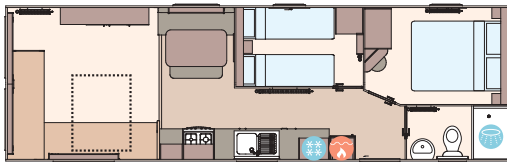

## Add any of these

- Deluxe Pack (available on 12ft models)
- Fully galvanised chassis
- 'Low E' PVCu Thermaglass double glazing
- Integrated microwave oven

- Winter premium pack
- Winter electric pack
- Front French door or front sliding door (available on 32ft x 12ft model, both 36ft x 12ft models and 39ft x 12ft model)
- Free-standing fridge
- Free-standing or integrated fridge freezer
- Externally vented powered cooker hood
- Bathroom extractor fan
- Lift-up bed in master bedroom
- Space saver bed for twin room
- Plain duvet covers and pillowcases
- Voiles throughout
- USB socket in lounge

The Coworth 28ft x 10ft x 2 bedroom

The Coworth 32ft x 12ft x 2 bedroom

The Coworth 32ft x 10ft x 2 bedroom

The Coworth 36ft x 12ft x 2 bedroom

The Coworth 36ft x 10ft x 3 bedroom

The Coworth 36ft x 12ft x 3 bedroom

The Coworth 28ft x 12ft x 2 bedroom

The Coworth 39ft x 12ft x 3 bedroom

KEY: Water heater Shower Fridge/Freezer Front pull out bed