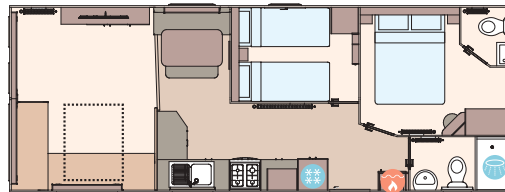

The Coworth 32ft x 12ft x 2 bedroom