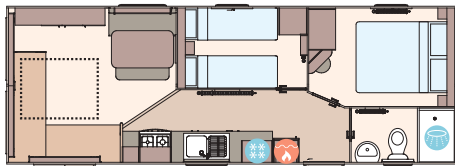

The Coworth 28ft x 10ft x 2 bedroom