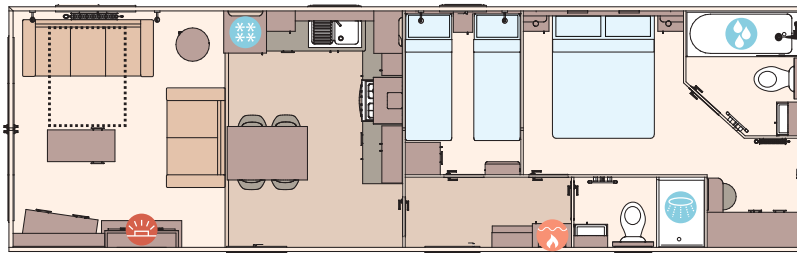

All this included

- ✓ Matt finish Chateaux grey aluminium cladding
- ✓ Carpet underlay throughout
- ✓ Stylish light fittings with low energy bulbs
- ✓ Electric fire
- ✓ USB socket in lounge
- ✓ Additional sockets next to TV point in lounge
- ✓ Free-standing dining table and chairs
- ✓ Externally vented powered cooker hood
- ✓ 40mm worktops
- ✓ Soft-close hinges on doors and drawers in kitchen
- ✓ Lift-up bed in master bedroom
- ✓ King size bed in master bedroom (2 bedroom models only)
- ✓ TV point in master bedroom and one twin room
- ✓ USB sockets in all bedrooms
- ✓ En suite with all-in-one GRP bath (39ft x 12ft 2 bedroom only)
- ✓ Shaver socket
- ✓ Bathroom extractor fans
- ✓ Separate en suite toilet
- ✓ Hooks in all bathrooms
- ✓ Composite kitchen sink
- ✓ Pictures above bed in master bedroom
- ✓ Coffee table with cube stool
- ✓ Crib 5 mattresses to all bedrooms

Add any of these

- Fully galvanised chassis
- 'Low E' PVCu Thermaglass double glazing
- Winter premium pack
- Winter electric pack
- Voiles throughout
- Free-standing fridge
- Free-standing or integrated fridge freezer
- Integrated microwave oven
- Integrated dishwasher or washing machine
- Plain duvet covers and pillowcases
- Bed runner in master bedroom
- Scatter cushions in lounge
- Full front sliding door
- Bluetooth sound system in lounge
- 'Exclusive' pocket sprung mattresses
- Space saver bed (twin room only)

The Beverley 36ft x 12ft x 2 bedroom

The Beverley 40ft x 12ft x 3 bedroom

The Beverley 39ft x 12ft x 2 bedroom

KEY:

- Fire
- Water heater
- Shower
- Bath
- Fridge/Freezer
- Front pull out bed

OPTIONAL
WINTER
PACKS
See Page 86