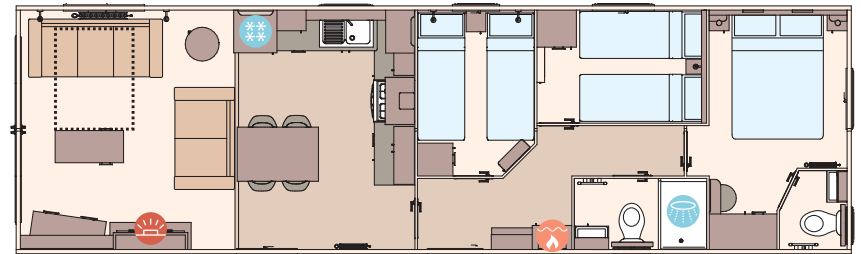

Shows optional full front sliding door, see page 41

Shows optional full front sliding door, see page 41

Highlights:

- Comfortable free-standing sofas
- Optional fully glazed front with sliding doors
- En suite with domestic bath (39ft x 12ft 2 bedroom model only)
- Home-from-home comforts throughout
- Contemporary radiator in lounge

All this included

- ✓ Matt finish Chateaux grey aluminium cladding
- ✓ Carpet underlay throughout
- ✓ Stylish light fittings with low energy bulbs
- ✓ Electric fire
- ✓ USB socket in lounge
- ✓ Additional sockets next to TV point in lounge
- ✓ Free-standing dining table and chairs
- ✓ Externally vented powered cooker hood
- ✓ 40mm worktops
- ✓ Soft-close hinges on doors and drawers in kitchen
- ✓ Lift-up bed in master bedroom
- ✓ King size bed in master bedroom (2 bedroom models only)
- ✓ TV point in master bedroom and one twin room
- ✓ USB sockets in all bedrooms
- ✓ En suite with all-in-one GRP bath (39ft x 12ft 2 bedroom only)
- ✓ Shaver socket
- ✓ Bathroom extractor fans
- ✓ Separate en suite toilet
- ✓ Hooks in all bathrooms
- ✓ Composite kitchen sink
- ✓ Pictures above bed in master bedroom
- ✓ Coffee table with cube stool
- ✓ Crib 5 mattresses to all bedrooms

Add any of these

- Fully galvanised chassis
- 'Low E' PVCu Thermaglass double glazing
- Winter premium pack
- Winter electric pack
- Voiles throughout
- Free-standing fridge
- Free-standing or integrated fridge freezer
- Integrated microwave oven
- Integrated dishwasher or washing machine
- Plain duvet covers and pillowcases
- Bed runner in master bedroom
- Scatter cushions in lounge
- Full front sliding door
- Bluetooth sound system in lounge
- 'Exclusive' pocket sprung mattresses
- Space saver bed (twin room only)

The Beverley 36ft x 12ft x 2 bedroom

The Beverley 40ft x 12ft x 3 bedroom

The Beverley 39ft x 12ft x 2 bedroom

KEY:

- Fire
- Water heater
- Shower
- Bath
- Fridge/Freezer
- Front pull out bed

OPTIONAL
WINTER
PACKS
See Page 86