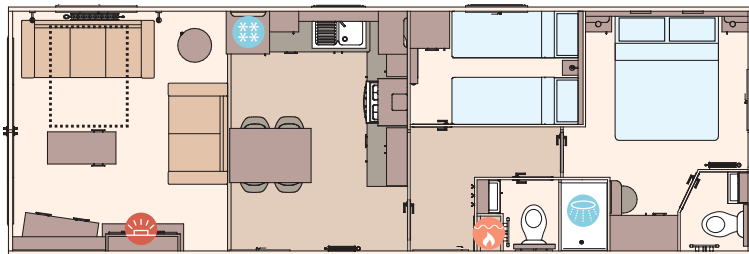

Shows optional full front sliding door, see page 41

Shows optional full front sliding door, see page 41

Highlights:

- Comfortable free-standing sofas
- Optional fully glazed front with sliding doors
- En suite with domestic bath (39ft x 12ft 2 bedroom model only)
- Home-from-home comforts throughout
- Contemporary radiator in lounge

The Beverley

This stylish holiday home, packed with hotel-chic design details, is available in three different layouts. Simply choose the model that suits you.

360°

For more information and to take a virtual tour, visit www.abiuk.co.uk

All this included

- ✓ Matt finish Chateaux grey aluminium cladding
- ✓ Carpet underlay throughout
- ✓ Stylish light fittings with low energy bulbs
- ✓ Electric fire
- ✓ USB socket in lounge
- ✓ Additional sockets next to TV point in lounge
- ✓ Free-standing dining table and chairs
- ✓ Externally vented powered cooker hood
- ✓ 40mm worktops
- ✓ Soft-close hinges on doors and drawers in kitchen
- ✓ Lift-up bed in master bedroom
- ✓ King size bed in master bedroom (2 bedroom models only)
- ✓ TV point in master bedroom and one twin room
- ✓ USB sockets in all bedrooms
- ✓ En suite with all-in-one GRP bath (39ft x 12ft 2 bedroom only)
- ✓ Shaver socket
- ✓ Bathroom extractor fans
- ✓ Separate en suite toilet
- ✓ Hooks in all bathrooms
- ✓ Composite kitchen sink
- ✓ Pictures above bed in master bedroom
- ✓ Coffee table with cube stool
- ✓ Crib 5 mattresses to all bedrooms

The Beverley 36ft x 12ft x 2 bedroom

The Beverley 40ft x 12ft x 3 bedroom

The Beverley 39ft x 12ft x 2 bedroom

KEY:

- Fire
- Water heater
- Shower
- Bath
- Fridge/Freezer
- Front pull out bed

OPTIONAL
WINTER
PACKS
See Page 86