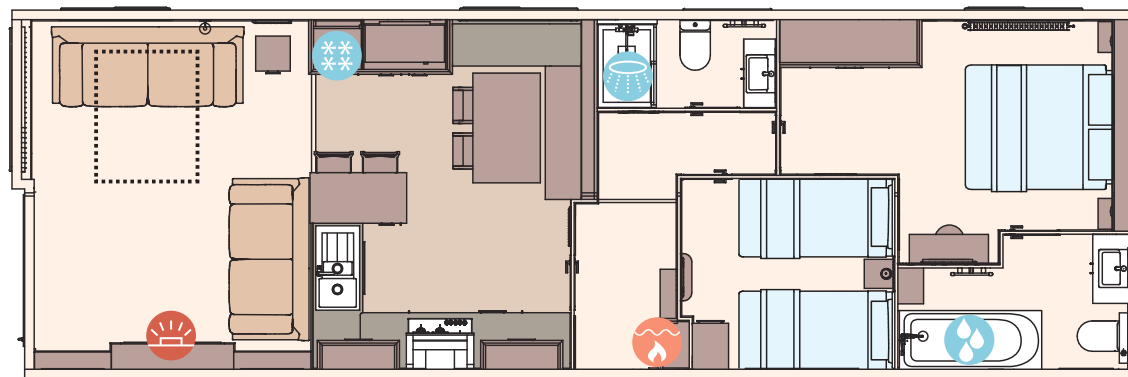

- ✓ USB sockets in all bedrooms (includes USB sockets to both sides of the main bed)
- ✓ TV point in all bedrooms
- ✓ Luxury en suite with domestic style bath
- ✓ Bathroom extractor fans
- ✓ Shaver socket
- ✓ Hooks in all bathrooms
- ✓ Wicker storage baskets in kitchen
- ✓ Stylish round and oval mirrors in all bedrooms, bathroom and en suite
- ✓ Roman fabric blinds to all windows (except front end of holiday home)
- ✓ Crib 5 mattresses to all bedrooms
- ✓ High quality internal door frames and doors

The Beaumont Lodge 43ft x 14ft x 2 bedroom

KEY: Fire Water heater Shower Bath Fridge/Freezer Front pull out bed

OPTIONAL
Residential
specification
BS3632
See Page 86